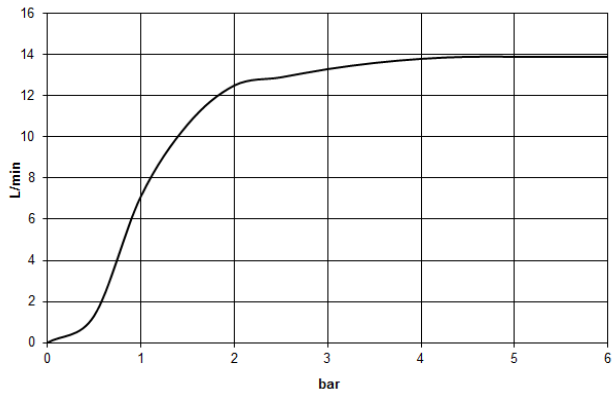

### Concealed wall elbow

35 085 970 90

- min. recess depth 90 mm
- max. recess depth 163 mm

## Flow rate chart