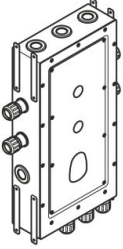

Drybox Thermostat module with 2 valves

#Error

- Dimensions 300 x 600 x 108 mm
- brushed stainless steel cover
- stainless steel casing
- Overflow is part of the scope of delivery.