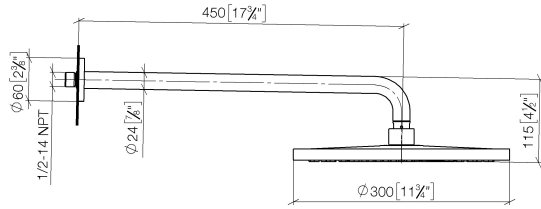

## Rain shower with wall fixing 300 mm

28 679 970

- 450 mm projection
- rain shower Ø 300 mm
- rain flow
- rosette Ø 60 mm
- 1/2" connection
- with anti-scale system
- quick clearing
- WRAS: 1707033
- This product can help a building to meet requirements of Green Building Rating Systems, e.g. LEED®, BREEAM®, DGNB

### Concealed wall elbow

35 085 970 90

- min. recess depth 90 mm
- max. recess depth 163 mm

## Rain shower with wall fixing 300 mm

28 679 970

mm [inches]