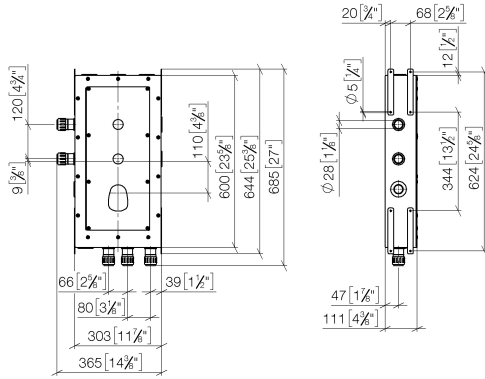

## Hand shower set with integrated shower holder

27 802 660

- normal flow
- with anti-scale system
- 3/8" shower outlet
- metal shower hose 1250mm with integrated anti-twist protection
- rosette Ø 60 mm
- 1/2" connection
- WRAS: 1912049

## Hand shower set with integrated shower holder

27 802 660

mm [inches]

## Drybox Thermostat module with 2 valves

---

#Error

- Dimensions 300 x 600 x 108 mm
- brushed stainless steel cover
- stainless steel casing
- Overflow is part of the scope of delivery.

## Drybox Thermostat module with 2 valves

#Error

mm [inches]  
M 1:10