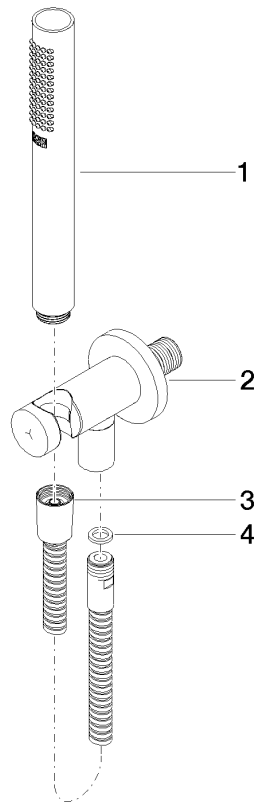

Hand shower set with integrated shower holder

27 802 660

Spare parts list

No.	Item Number	Name	Quantity used	Delivery time
1	28 019 979-00	Hand shower	1	2
2	28 490 660-00	Wall elbow with integrated shower holder	1	10
3	90 30 02 072 00-00	Metal shower hose 1/2" x 3/8" x 1250 mm	1	10
4	09 14 20 026 90	seal	1	2