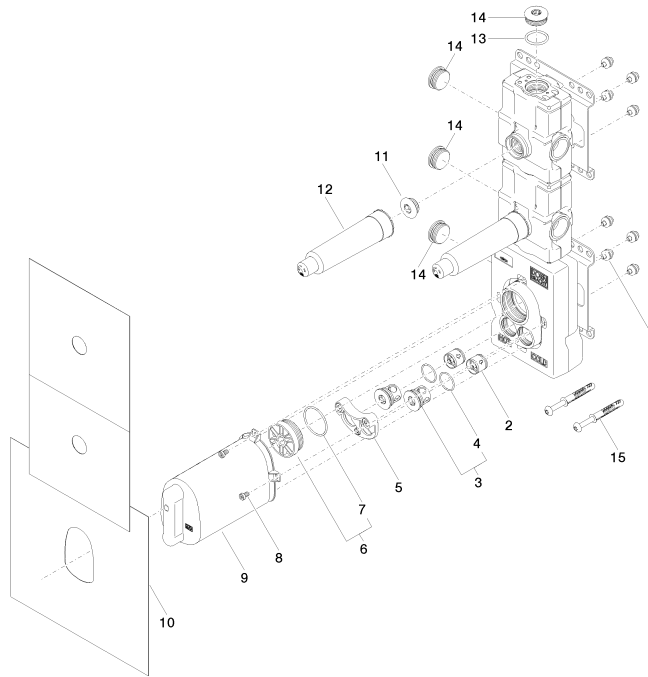

xTOOL Concealed thermostat module with 2 valves

#Error

Spare parts list

No.	Item Number	Name	Quantity used	Delivery time
1	90 23 01 091 00 90	set	8	2
2	90 23 01 045 00 90	back-flow preventer	2	2
3	04 21 34 077 00 90	nipple	2	2
4	09 14 10 098 90	seal	2	2
5	90 12 12 218 00 90	base	1	2
6	04 31 20 100 00 90	plug	1	2
7	09 14 10 111 90	seal	1	2
8	09 30 30 112 90	screw	4	2
9	04 21 02 174 00 90	cap	1	60
10	04 14 03 073 02 90	gasket kit	1	60
11	04 31 20 006 00 90	plug	2	2
12	09 21 02 173 90	cap	2	2
13	09 14 10 009 90	seal	1	2
14	09 31 20 003 90	plug	4	2
15	04 30 31 054 00 90	fixing set	2	2