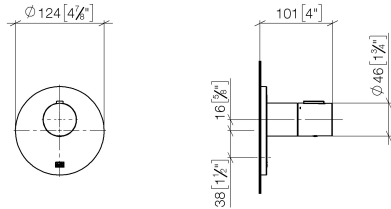

**Required miscellaneous**

**xGRID Installation track 555 mm** 12 360 970 90

xTOOL Concealed thermostat without volume control 3/4"

---

36 503 979

mm [inches]

**xTOOL Concealed thermostat without volume control 3/4"**