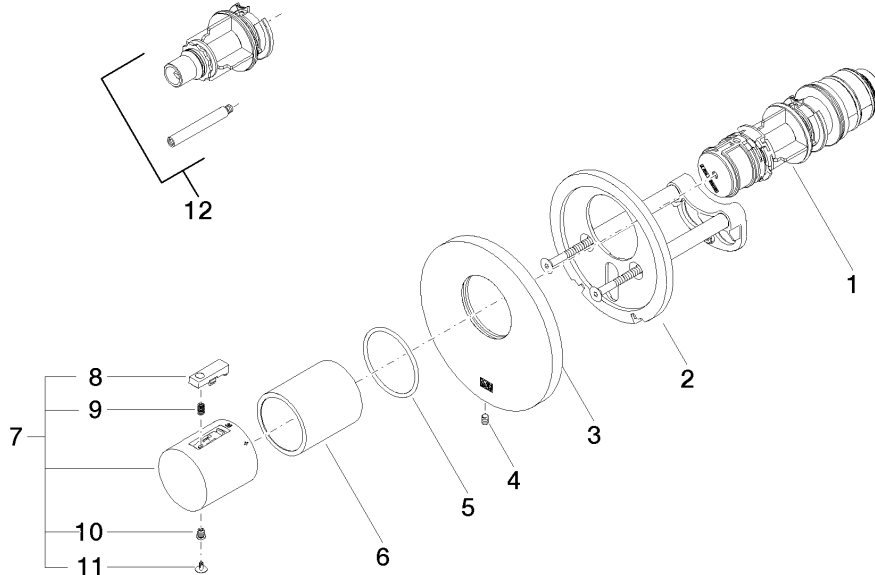

## Hand shower set with integrated shower holder

27 802 660

- normal flow
- with anti-scale system
- 3/8" shower outlet
- metal shower hose 1250mm with integrated anti-twist protection
- rosette Ø 60 mm
- 1/2" connection
- WRAS: 1912049

**Required miscellaneous**

**xGRID Installation track 555 mm** 12 360 970 90

xTOOL Concealed thermostat without volume control 3/4"

---

36 503 979

mm [inches]

**xTOOL Concealed thermostat without volume control 3/4"**

36 503 979

**Spare parts list**

No.	Item Number	Name	Quantity used	Delivery time
1	90 15 02 065 00 90	cartridge	1	2
2	90 11 01 196 00 90	base	1	2
3	09 11 02 537-00	cover	1	10
4	09 31 11 048 90	pin	1	2
5	09 14 10 049 90	seal	1	2
6	09 21 02 112-00	sleeve	1	10
7	90 17 33 004 00-00	handle	1	10
8	90 21 33 010 00-13	handle	1	2
9	90 16 02 027 00 90	spring	1	2
10	09 30 30 136 90	screw	1	2
11	09 31 20 049-00	plug	1	10
12	12 178 970 90	Extension 46 mm	1	2