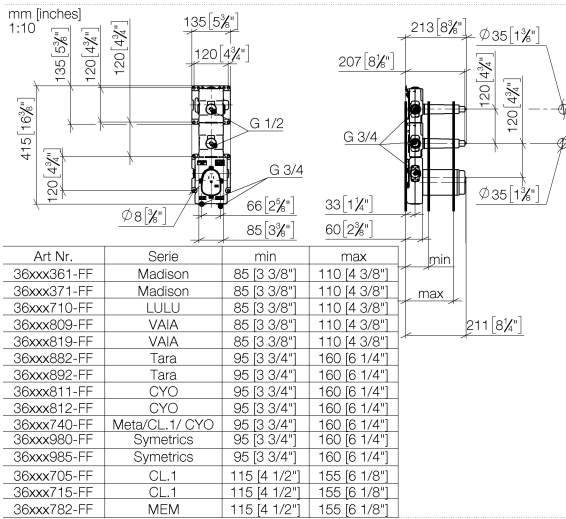

xTOOL Concealed thermostat module with 2 valves

#Error