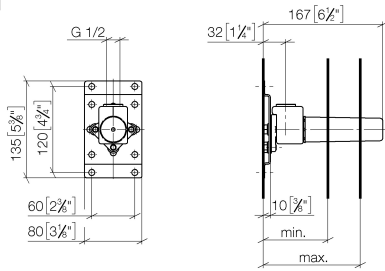

## Rain shower with wall fixing 300 mm

28 679 970

- 450 mm projection
- rain shower Ø 300 mm
- rain flow
- rosette Ø 60 mm
- 1/2" connection
- with anti-scale system
- quick clearing
- WRAS: 1707033
- This product can help a building to meet requirements of Green Building Rating Systems, e.g. LEED®, BREEAM®, DGNB

## Rain shower with wall fixing 300 mm

28 679 970

mm [inches]

## Hand shower set with integrated shower holder

27 802 660

- normal flow
- with anti-scale system
- 3/8" shower outlet
- metal shower hose 1250mm with integrated anti-twist protection
- rosette Ø 60 mm
- 1/2" connection
- WRAS: 1912049

## Concealed wall elbow

#Error

mm [inches]

	min	max
CL. 1	90 [3 1/2"]	163 [6 3/8"]
CL. 2	68 [2 5/8"]	135 [5 3/8"]
Domicil	90 [3 1/2"]	163 [6 3/8"]
Gentle	90 [3 1/2"]	163 [6 3/8"]
IMO	90 [3 1/2"]	163 [6 3/8"]
Lissé	90 [3 1/2"]	163 [6 3/8"]
MEM	90 [3 1/2"]	163 [6 3/8"]
Symetrics	90 [3 1/2"]	163 [6 3/8"]
Vaia	90 [3 1/2"]	163 [6 3/8"]