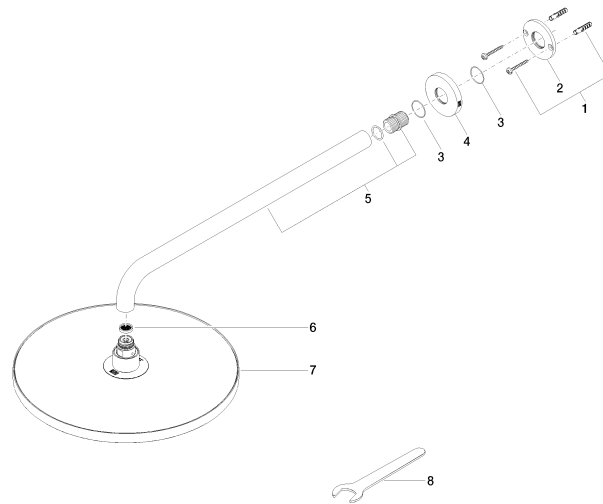

Rain shower with wall fixing 300 mm

28 679 970

Spare parts list

No.	Item Number	Name	Quantity used	Delivery time
1	04 30 31 032 00 90	fixing set	1	2
2	09 17 20 120 90	holder	1	2
3	09 14 10 150 90	seal	2	2
4	09 27 97 015-00	rosette	1	10
5	90 11 03 070 00-00	pipe	1	10
6	09 23 01 075 90	insert	1	2
7	04 12 05 091 00-00	shower	1	10
8	09 30 09 069 90	key	1	2